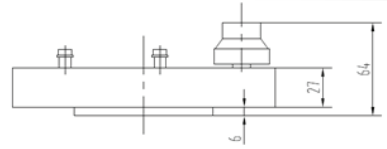

XY STAGE FOR UPLIGHT

AI 100-011

KEY FEATURES

- XY Control with Dual Knob
- Clamps for securing slides or other objects
- Transparent Stage for Backlight
- Metric Scale

SPECIFICATIONS

DIMENSIONS (L X W X H MM)	16 x 18.8 x 6.4 CM
MOVING RANGE (CM)	X: 76 Y: 65
WEIGHT	1.7KG