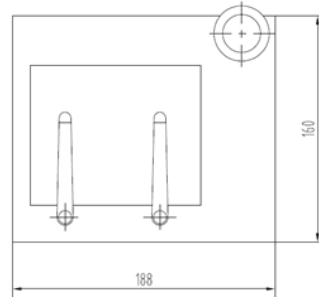

XY STAGE FOR UPLIGHT

AI 100-011

KEY FEATURES

- XY Control with Dual Knob
- Clamps for securing slides or other objects
- Transparent Stage for Backlight
- Metric Scale

SPECIFICATIONS

DIMENSIONS (L X W X H MM)	16 x 18.8 x 6.4 CM
MOVING RANGE (CM)	X: 76 Y: 65
WEIGHT	1.7KG