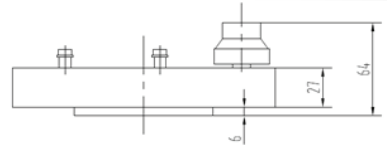

XY STAGE FOR UPLIGHT

AI 100-011

KEY FEATURES

- XY Control with Dual Knob
- Clamps for securing slides or other objects
- Transparent Stage for Backlight
- Metric Scale

SPECIFICATIONS

DIMENSIONS (L X W X H MM)	16 x 18.8 x 6.4 MM
MOVING RANGE (CM)	X: 7.6 Y: 6.5
WEIGHT	1.7 KG