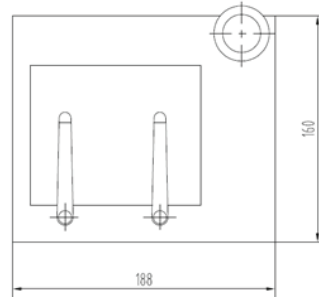

XY STAGE FOR UPLIGHT

AI 100-011

KEY FEATURES

- XY Control with Dual Knob
- Clamps for securing slides or other objects
- Transparent Stage for Backlight
- Metric Scale

SPECIFICATIONS

DIMENSIONS (L X W X H MM)	16 x 18.8 x 6.4 MM
MOVING RANGE (CM)	X: 7.6 Y: 6.5
WEIGHT	1.7 KG