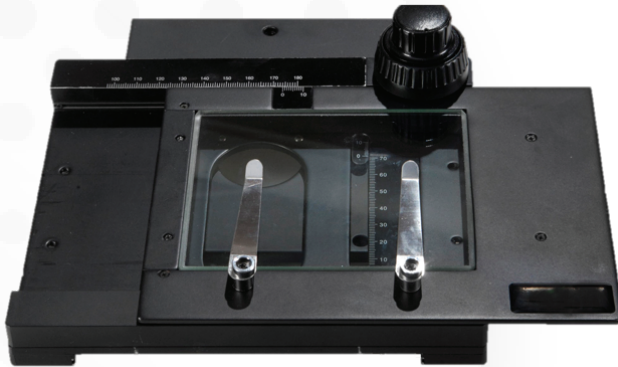

XY STAGE FOR UPLIGHT

AI 100-011

KEY FEATURES

- XY Control with Dual Knob
- Clamps for securing slides or other objects
- Transparent Stage for Backlight
- Metric Scale

SPECIFICATIONS

DIMENSIONS (L X W X H MM)	16 x 18.8 x 6.4 MM
MOVING RANGE (CM)	X: 7.6 Y: 6.5
WEIGHT	1.7 KG