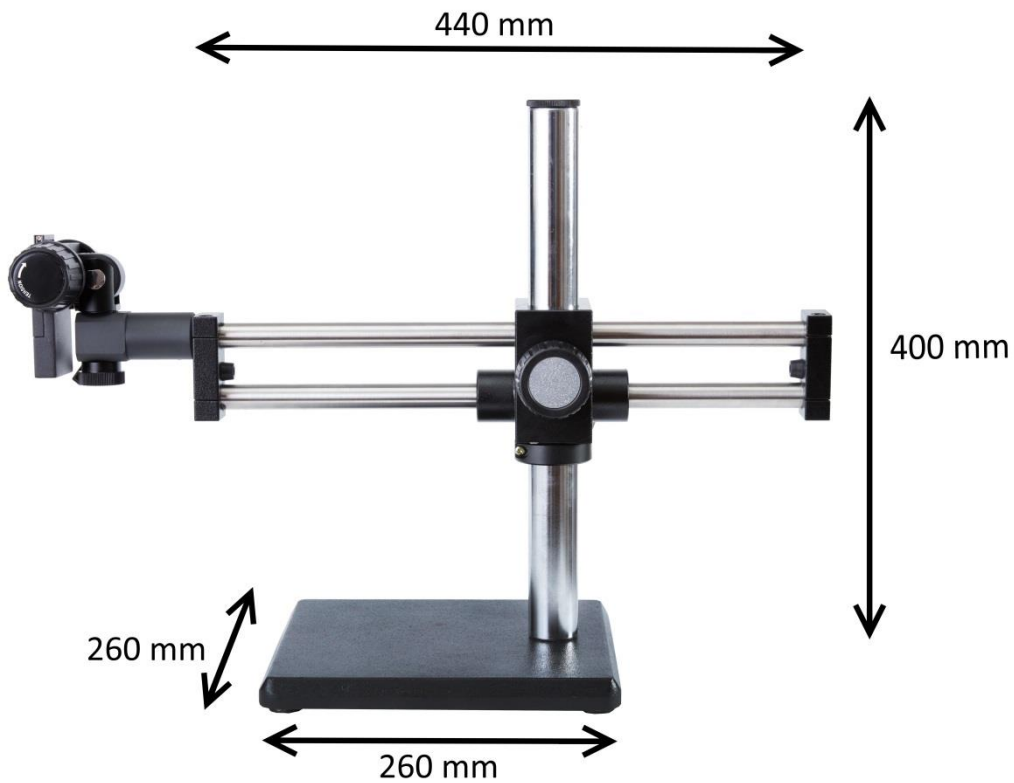

Dual Arm Boom Stand

AI 100 - 038

Features
Dual Arm Boom Stand with extended reach for viewing large areas
Focus block included
Available with base or bench clamp
Weight: 18 KG (base) , 11 KG (bench clamp)