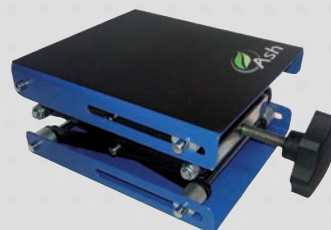

OMNI Track Stand

AI 100-037 No Light
AI 100-036 with Sub Stage Light

INSPEX Track Stand

AI 100-023 with Sub Stage Light for Inspex Vesa
& Vesa Short Flex Cam
AI 100-020 Inspex Vesa Short
AI 100-019 Inspex Vesa & Vesa Short Flex Cam
AI 100-028 Inspex Vesa Flex Cam

Dual Arm Boom Stand

AI 100-038

Articulated Arm Stand

AI 100-039

X-Y Stage for Illuminated Stands

AI 100-011

X-Y Stage

AI 100-010

Vesa Mounting Arm

for Inspex & Monitor
AI 350-322

Height Adjustable Stage

6" x 6" AI 801-413
8" x 8" AI 801-420

Oblique Tilting Stage

AI 801-414

OMNI Diffused LED Dome Light **NEW**

AI 100-045