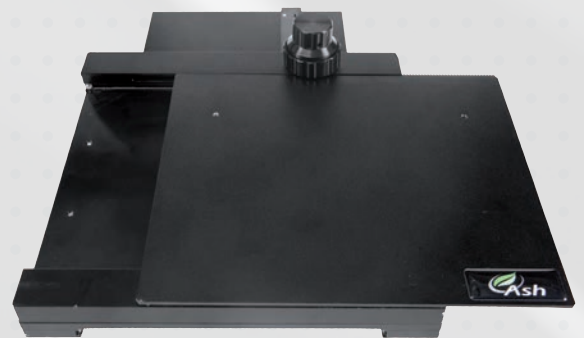

OMNI Track Stand

AI 100-037 No Light
AI 100-036 with Sub Stage Light

INSPEX Track Stand

AI 100-023 with Sub Stage Light for Inspex Vesa
& Vesa Short Flex Cam
AI 100-020 Inspex Vesa Short
AI 100-019 Inspex Vesa & Vesa Short Flex Cam
AI 100-028 Inspex Vesa Flex Cam

Dual Arm Boom Stand

AI 100-038

Articulated Arm Stand

AI 100-039

X-Y Stage for Illuminated Stands

AI 100-011

X-Y Stage

AI 100-010

Vesa Mounting Arm

for Inspex & Monitor
AI 350-322

Height Adjustable Stage

6" x 6" AI 801-413
8" x 8" AI 801-420

Oblique Tilting Stage

AI 801-414

OMNI Diffused LED Dome Light **NEW**

AI 100-045